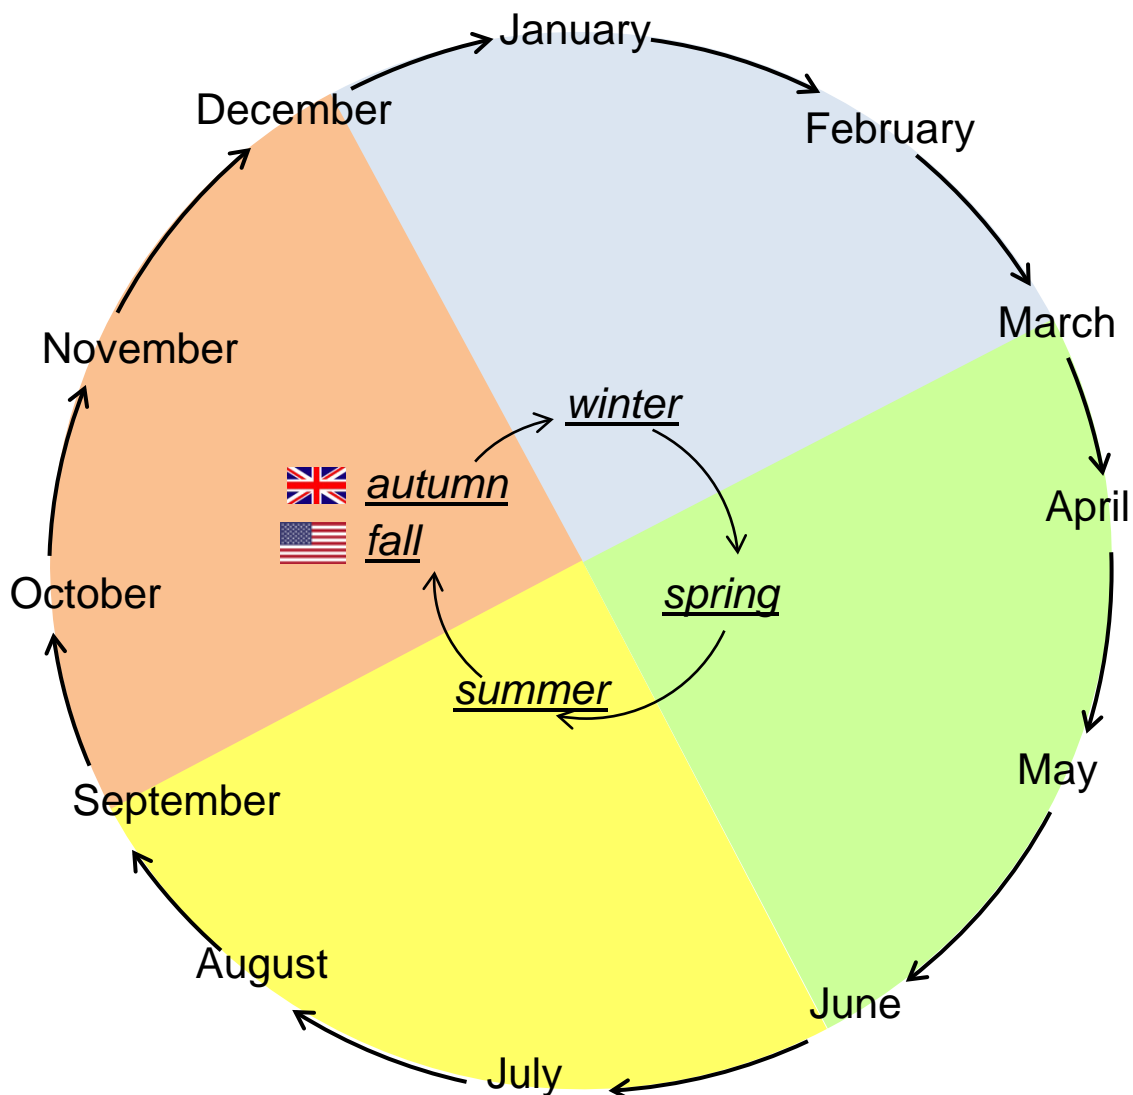

## Days of the week

---

## Months of a year and seasons

Days and Months always start with a capital letter.